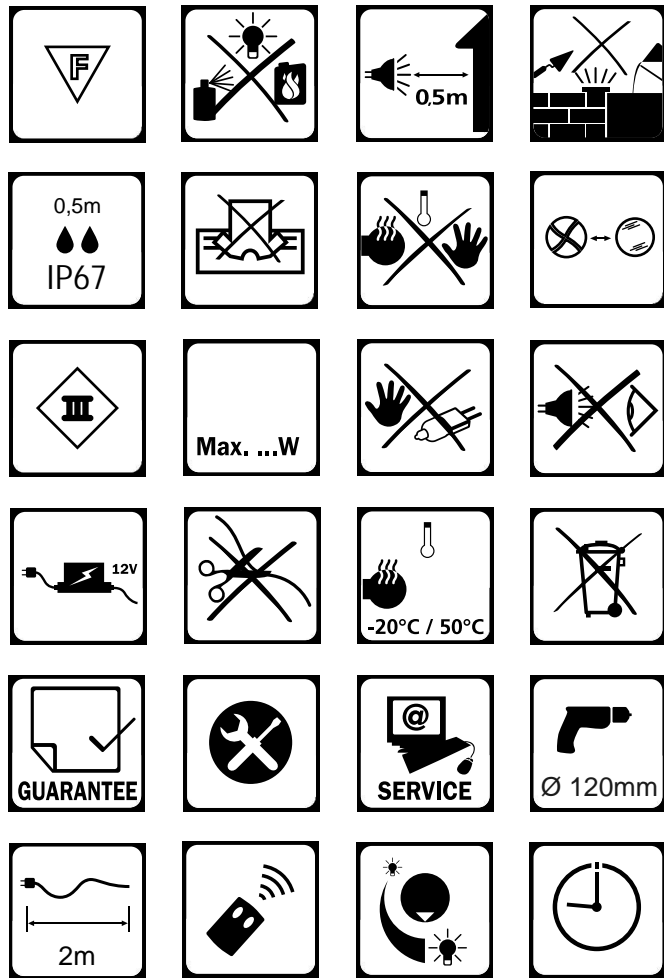

Rubum

3159011

5 Watt	On/Off 5000	Failure < 5% after 1000h
320 Lumen	Non dimmable	Failure < 10% after 6000h
3000 Kelvin	Instant full light	Flux > 80% after 6000h
10.000 Hours	Power factor > 0,5	CRI > 65

MR16 5x LED 12V
5W GU5.3
Art. nr.6194011