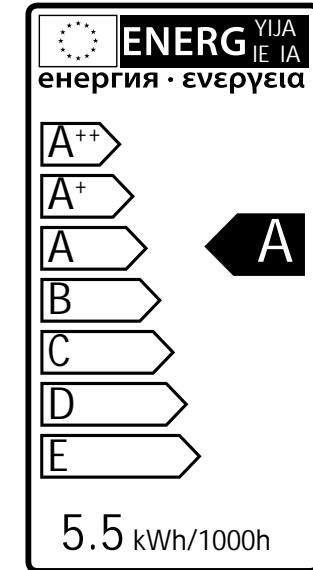

Rubum

3159011

5 Watt	On/Off 5000	Failure < 5% after 1000h
320 Lumen	Non dimmable	Failure < 10% after 6000h
3000 Kelvin	Instant full light	Flux > 80% after 6000h
10.000 Hours	Power factor > 0,5	CRI > 65

MR16 5x LED 12V
5W GU5.3
Art. nr.6194011